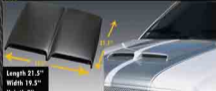

Length 21.5"
Width 19.5"
Height 2"

SC13