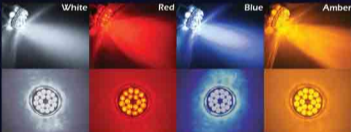

24 LED Bulb

(18 TOP / 6 SIDES)

BULB

BASE

BULB TYPE: 1156(metal base, 1 filament)

PART #: B31156W

B31156R

B31156B

B31156A

BULB TYPE: 1157(metal base, 2 filaments)

PART #: B31157W

B31157R

B31157B

B31157A

BULB TYPE: 3156(plastic base, 1 filament)

PART #: B33156W

B33156R

B33156B

B33156A

BULB TYPE: 3157(plastic base, 2 filaments)

PART #: B33157W

B33157R

B33157B

B33157A

BULB TYPE: 7440(plastic base, 1 filament) 15 LED(9 Top/6 Sides)

PART #: B37440W

B37440R

B37440B

B37440A

BULB TYPE: 7443(plastic base, 2 filaments) 15 LED(9 Top/6 Sides)

PART #: B37443W

B37443R

B37443B

B37443A