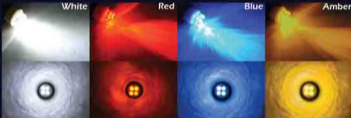

HIGH POWER LED REPLACEMENT BULBS

Replace your original filament bulbs with our new Low Power Consumption LED Bulbs
Upgrade your vehicle's Brake Lights, Reverse Lights, Turn Signals, Interior Lights and much more...

- 3X Brighter than OE bulbs
- LED Technology Engineered to outperform and outlast factory OE bulbs
- GX300 Performance High Power LED Bulbs deliver an extreme bright light

LED Load RESISTOR

B35000

4 LED Bulb

BULB

BASE

BULB TYPE: 194/T20/921 (plastic base, 1 filament)

PART #: B30194W

B30194R

B30194B

B30194A