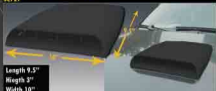

HOOD SCOOPS

SC727

Length 9.5"
Height 3"
Width 10"

Universal Hood Scoop with 4 holes

SC6024