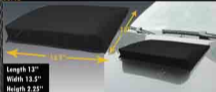

Length 13"
Width 13.5"
Height 2.25"

Universal Hood Scoop with 5 holes

SC12