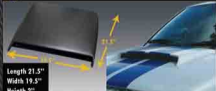

Length 21.5"
Width 19.5"
Height 2"